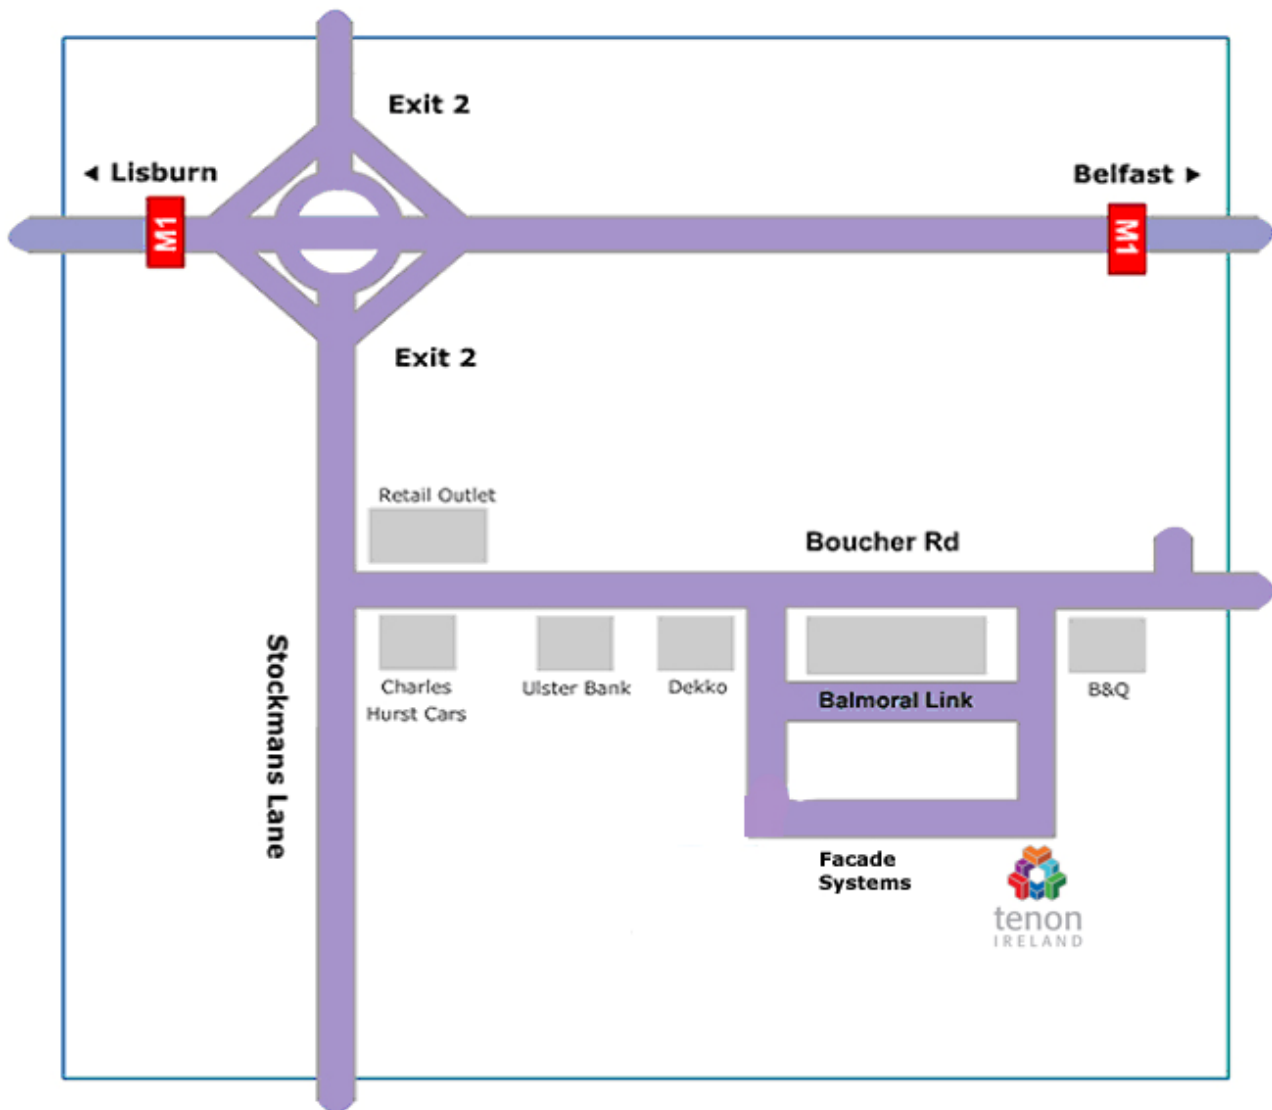

Belfast Location Map

Tenon Ireland,
6 Balmoral Road
Balmoral Industrial Estate
Belfast, BT12 6QA

Tel: (+44 28) 9038 0060 Fax: (+44 28) 9038 0066

M1 from Lisburn

Take A55 turn off M1 for 'Kings Hall'. Third right off the roundabout onto Stockmans Lane – again sign post for 'Kings Hall'. At the first set of traffic lights on Stockmans lane, turn left onto Boucher Road. Follow Boucher Road down through two sets of traffic lights.

After second set of traffic lights, take the first on the right @ B&Q onto Balmoral Road. Follow one way system past Balmoral Link, Tenon Ireland is 50m around the corner.

HAVE A SAFE JOURNEY